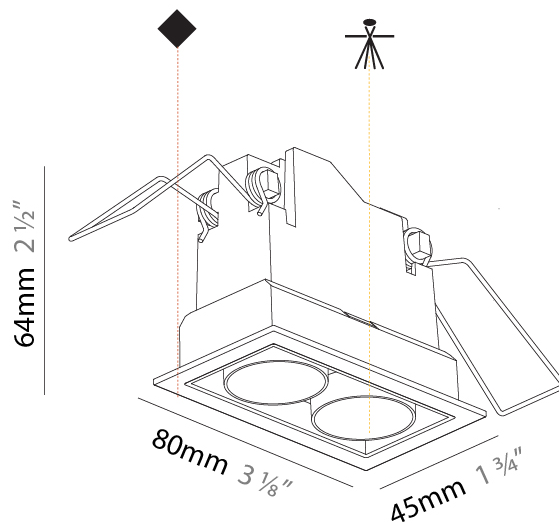

Series: Magiq Micro Dot
Subseries: Magiq 2 Cell Micro-Dot
Brand: Prolicht
Division: Architectural
Mounting Type: Recessed
Mounting Location: Ceiling
Subcategory: Downlight

PHYSICAL

Shape: Rectangle
Length (mm): 80
Length (in): 3 1/8
Width (mm): 45
Width (in): 1 3/4
Height (mm): 64
Height (in): 2 1/2
Ceiling Thickness (mm): 10 / 12.5 / 15 / 25 / 30
Ceiling Thickness (in): 3/8 or 1/2 or 9/16 or 1 or 1 3/16
Min. Recessing Depth (mm): 100
Min. Recessing Depth (in): 3 15/16
Light Distribution: Downlight
Weight (kg): 0.145
Weight (lbs): 0.32
Fixture Finish: SSR / BKV / CWI / CRY / HAB / UFT / ITA / RUA / FTG / MYG / LOD / PUS / FRO / FUP / KIA / POP / BLS / SPG / MEY / GOH / GUM / CHC / COM / ABZ / JAG / OBR / MOS / ROR
Fixture Material: Aluminum Die Cast
Cut-out Measurements: 73mm / 2 7/8" x 38mm / 1 1/2"

ELECTRICAL

Lamp Type: LED (Zhaga Standard)
Input Wattage (W): 7.7
Total Output Wattage (W): 6.6
Dimming: Tri-Mode (Non-Dimming and Phase Dimming (120Vac only) and 0-10V Dimming)
Driver Included: No
Driver Location: Remote
Driver Type: Constant Current - Universal
Driver Class: Class 2
Input Voltage (V): 120 - 277
Constant Current (MA): 1050

LED

Number of LEDs: 2
Color Temperature (°K): 2700 / 3000 / 3500 / 4000
Max. Delivered Lumen (lm): 294 / 321 / 327 / 334
Nominal Lumen (lm): 440 / 465 / 470 / 480
CRI: >90 CRI
Lamp Life (hrs): 50000

OPTICAL

Optic°: 22 / 38

RATINGS AND CERTIFICATIONS

Certified By: CSA Certified to UL and CSA Standards
IP rating: IP44