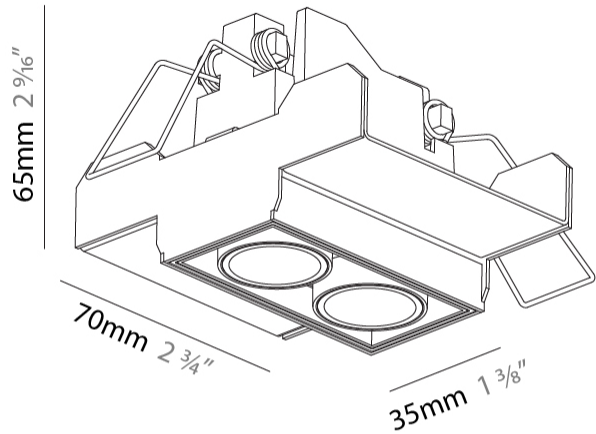

GENERAL

Series: Magiq Micro Dot
 Subseries: Magiq 2 Cell Micro-Dot
 Brand: Prolicht
 Division: Architectural
 Mounting Type: Trimless
 Mounting Location: Ceiling
 Subcategory: Downlight

PHYSICAL

Shape: Rectangle
 Length (mm): 70
 Length (in): 2 ¾
 Width (mm): 35
 Width (in): 1 ⅜
 Height (mm): 65
 Height (in): 2 ⅞
 Ceiling Thickness (mm): 12.5
 Ceiling Thickness (in): 1/2
 Min. Recessing Depth (mm): 100
 Min. Recessing Depth (in): 3 ⅝
 Light Distribution: Downlight
 Weight (kg): 0.241
 Weight (lbs): 0.53
 Fixture Finish: BLK
 Fixture Material: Aluminum Die Cast
 Cut-out Measurements: 82mm / 3 1/4" x 42mm / 1 5/8"
 Upon Request: Unique Ceiling Thickness

OPTICAL

Optic°: 22 / 38
 Upon Request: Special Beam Angles

RATINGS AND CERTIFICATIONS

Certified By: CSA Certified to UL and CSA Standards
 IP rating: IP44

82mm x 82mm
3 1/4" x 3 1/4"

120mm
4 3/4"

12 1/2mm
1/2"

GENERAL

Series: Magiq Micro Dot
Subseries: Magiq 2 Cell Micro-Dot
Brand: Prolicht
Division: Architectural
Mounting Type: Recessed
Mounting Location: Ceiling
Subcategory: Downlight

PHYSICAL

Shape: Rectangle
Length (mm): 80
Length (in): 3 1/8
Width (mm): 45
Width (in): 1 3/4
Height (mm): 64
Height (in): 2 1/2
Ceiling Thickness (mm): 10 / 12.5 / 15 / 25 / 30
Ceiling Thickness (in): 3/8 or 1/2 or 9/16 or 1 or 1 3/16
Min. Recessing Depth (mm): 100
Min. Recessing Depth (in): 3 15/16
Light Distribution: Downlight
Weight (kg): 0.145
Weight (lbs): 0.32
Fixture Finish: SSR / BKV / CWI / CRY / HAB / UFT / ITA / RUA / FTG / MYG / LOD / PUS / FRO / FUP / KIA / POP / BLS / SPG / MEY / GOH / GUM / CHC / COM / ABZ / JAG / OBR / MOS / ROR
Fixture Material: Aluminum Die Cast
Cut-out Measurements: 73mm / 2 7/8" x 38mm / 1 1/2"