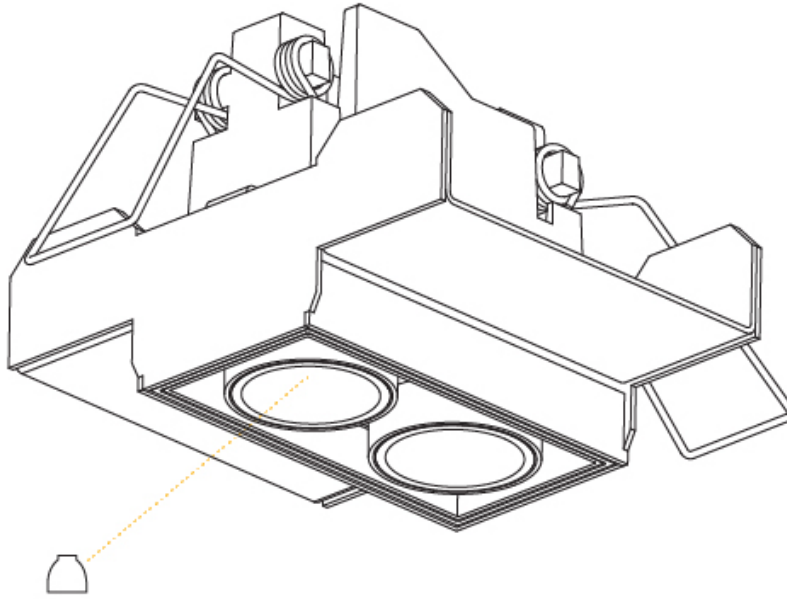

MAGIQ 2 CELL MICRO-DOT TRIMLESS

A35780-

PROJECT _____

TYPE _____

SPECIFIER _____

QUANTITY _____

DATE _____